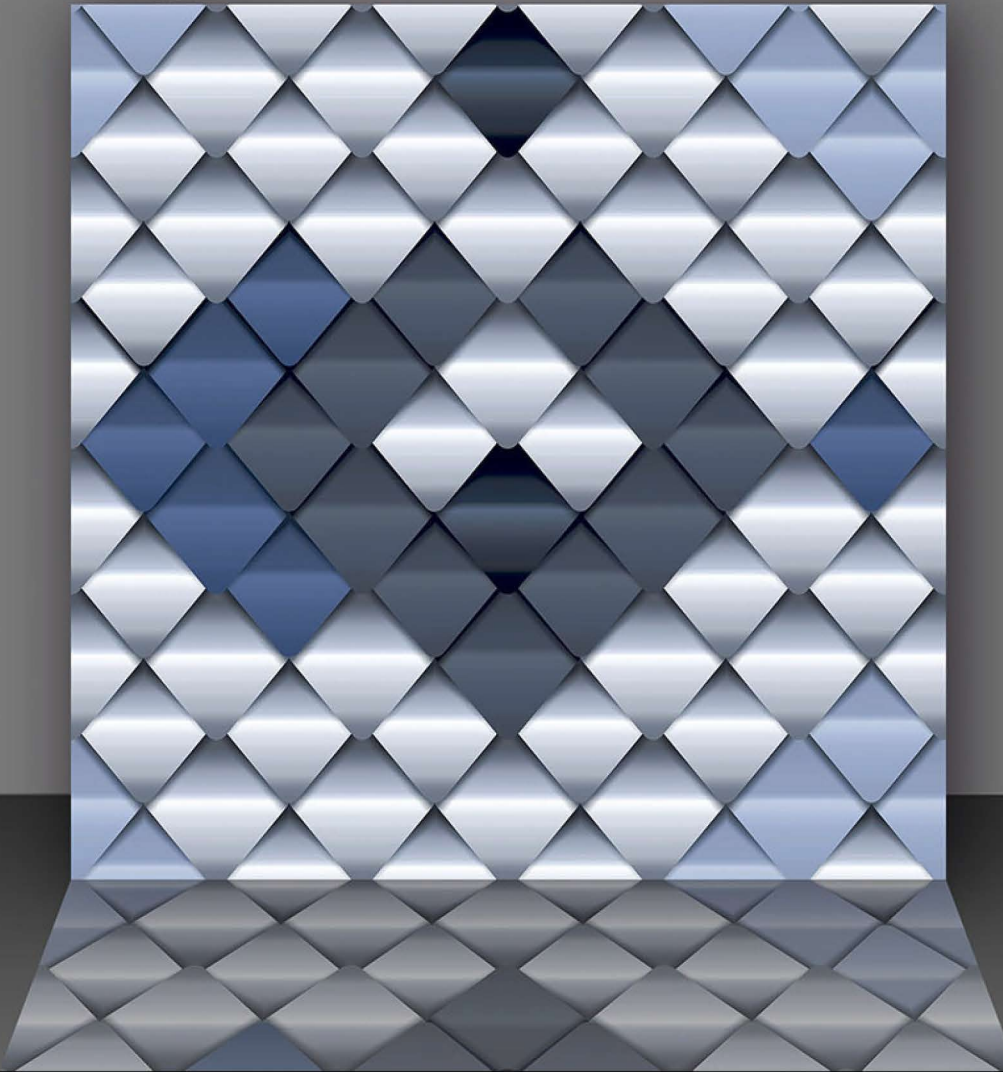

SPANISH **UP** TILE

600x600 mm
POLISH COLLECTION

3D 722