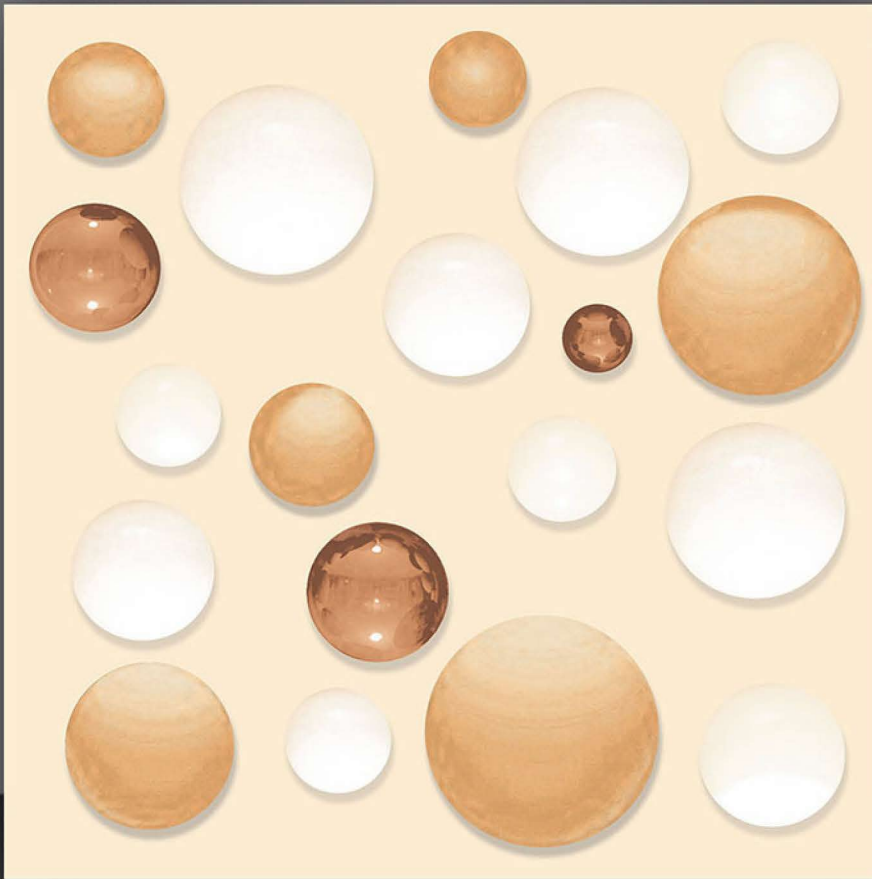

600x600 mm
POLISH COLLECTION

3D 714