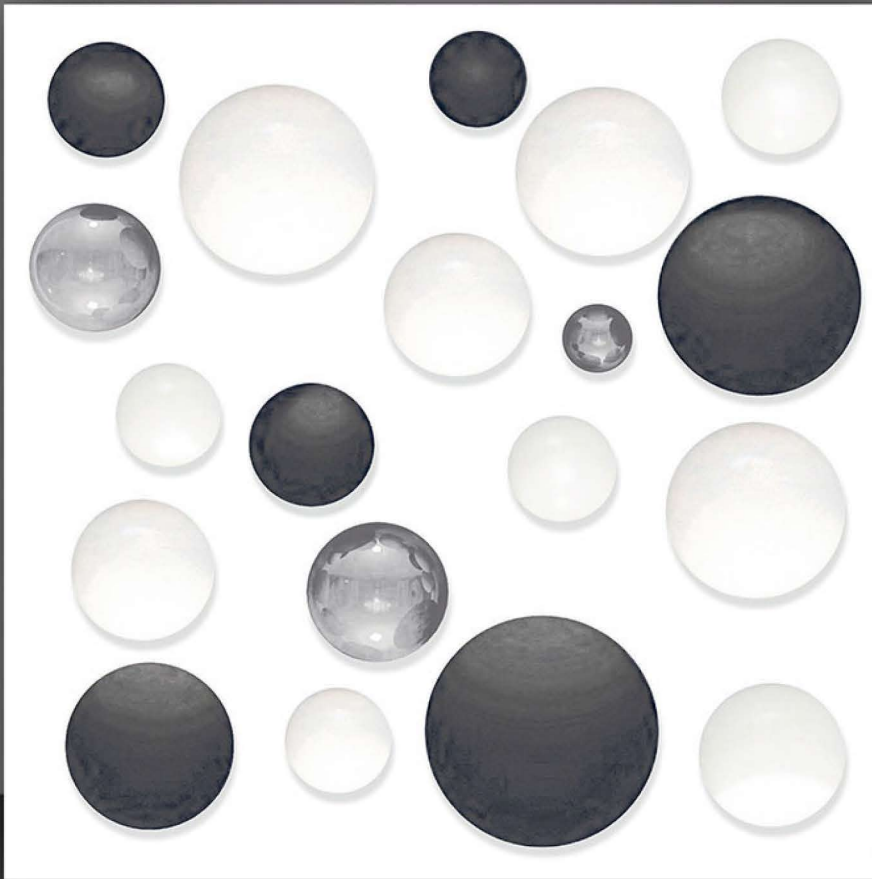

600x600 mm
POLISH COLLECTION

3D 710