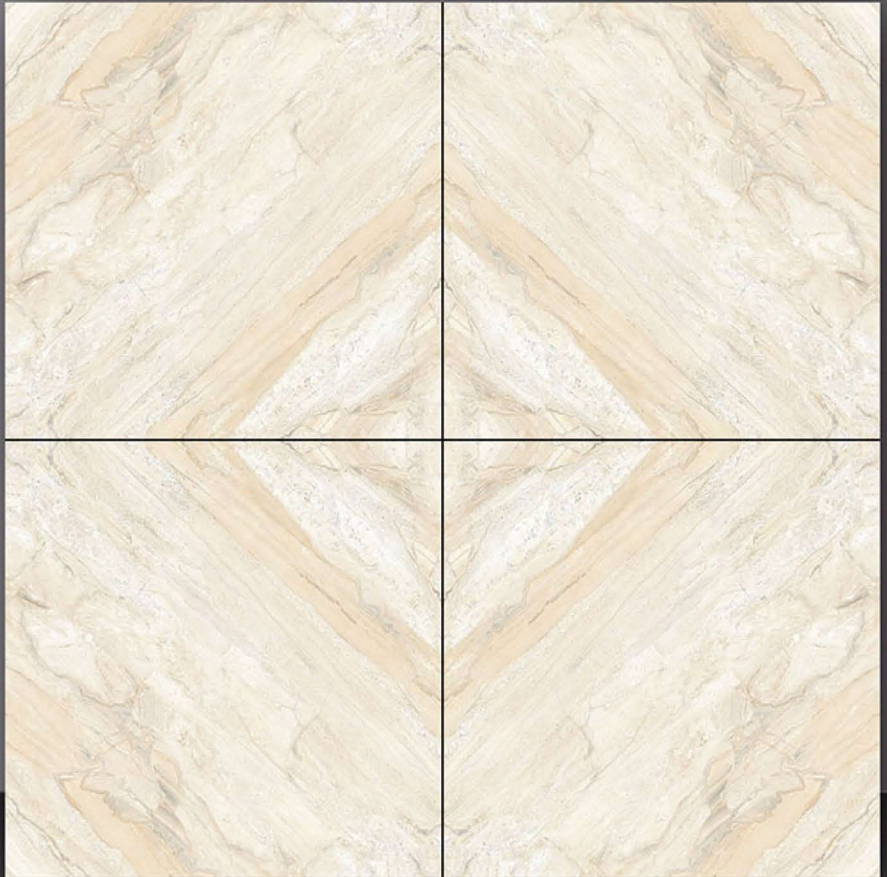

POLISH COLLECTION

BM 101 HARVEST WHITE

SPANISH **UP** TILE  

600x600 mm

POLISH COLLECTION

BM 102 BOLONIA GOLD

SPANISH **UP** TILE  

600x600 mm