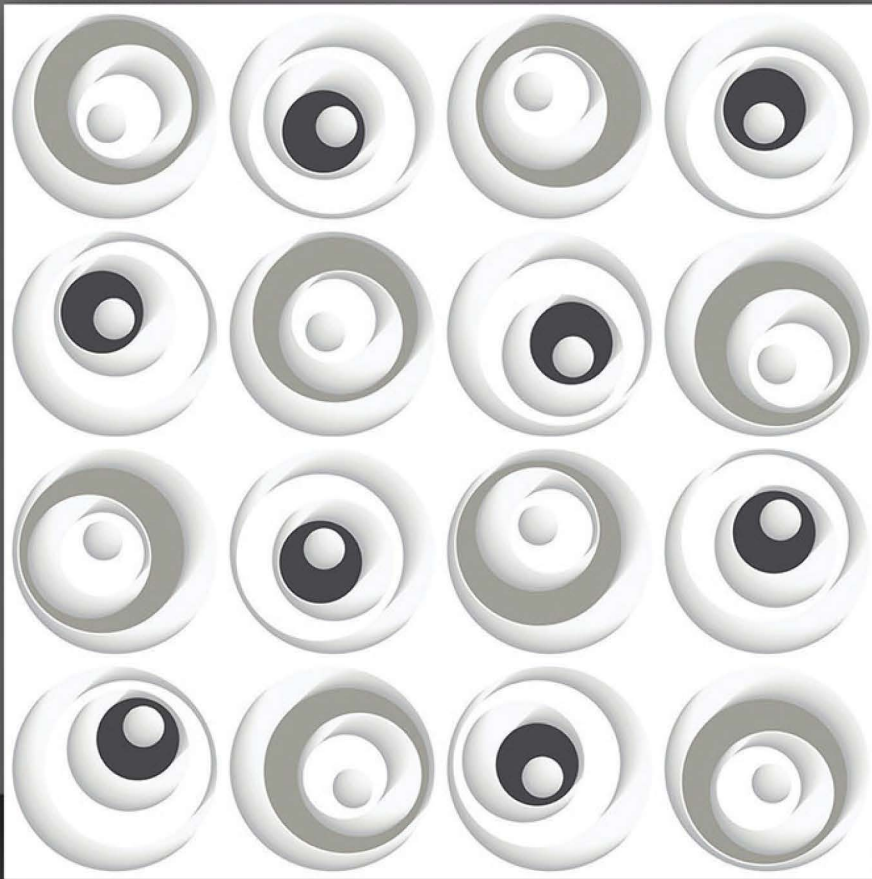

3D 708

SPANISH **UP** TILE  

600x600 mm
POLISH COLLECTION

3D 709

600x600 mm
POLISH COLLECTION

3D 710

600x600 mm
POLISH COLLECTION

3D 712