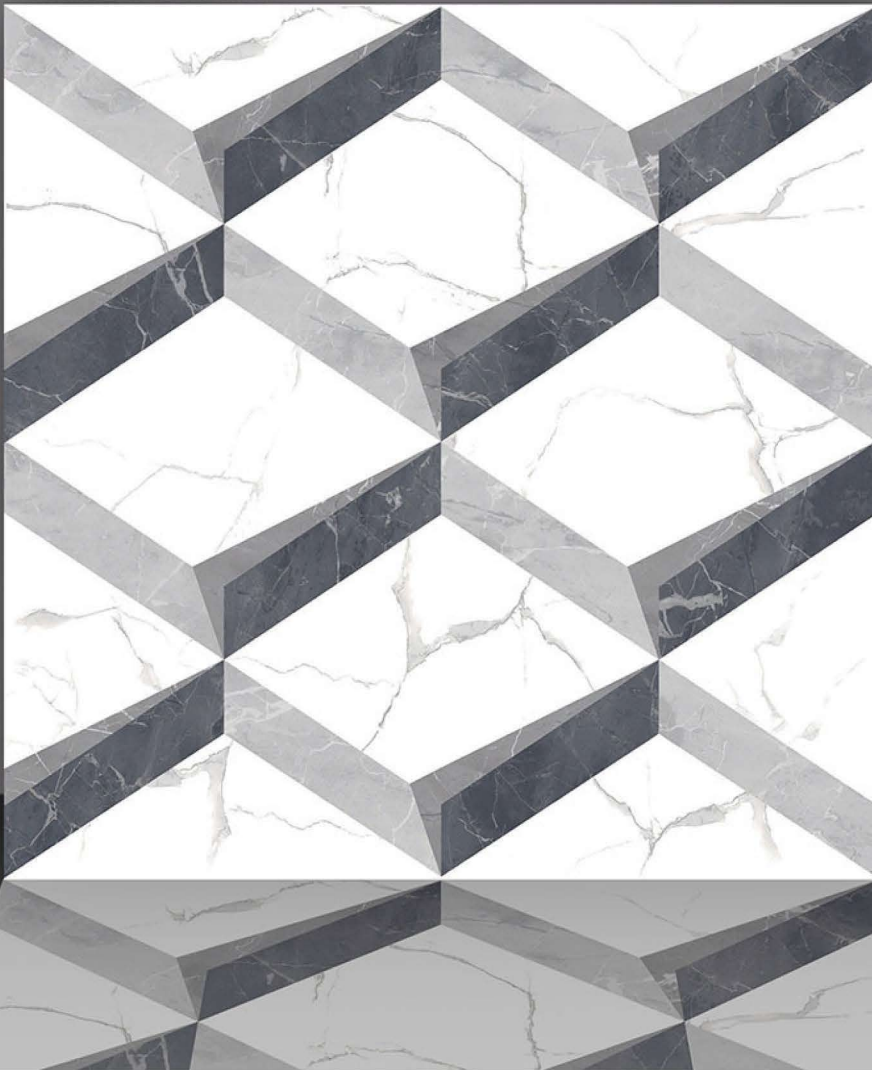

SPANISH **UP** TILE  

600x600 mm
POLISH COLLECTION

3D WOOD

SPANISH **UP** TILE  

600x600 mm
POLISH COLLECTION

ARGIL WHITE

SPANISH **UP** FILE  

600x600 mm