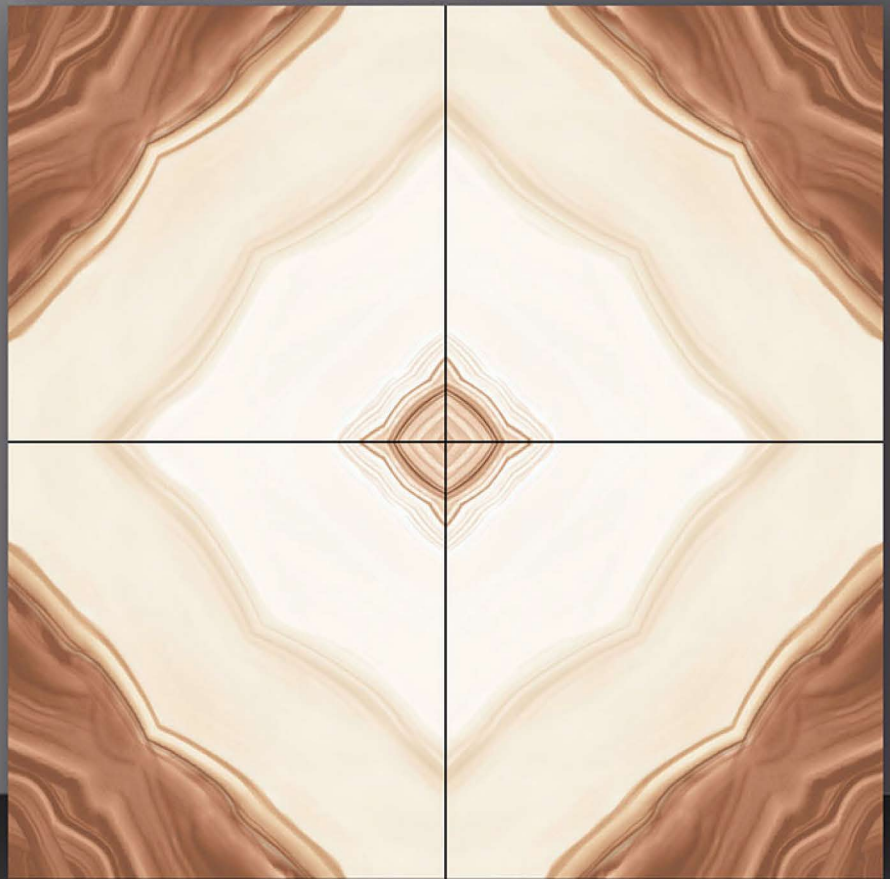

POLISH COLLECTION

BM 103 PANAMA PEACH

SPANISH **UP** TILE  

600x600 mm
POLISH COLLECTION

BM 104 PLAZMA GOLD

SPANISHUP TILE

600x600mm

3D