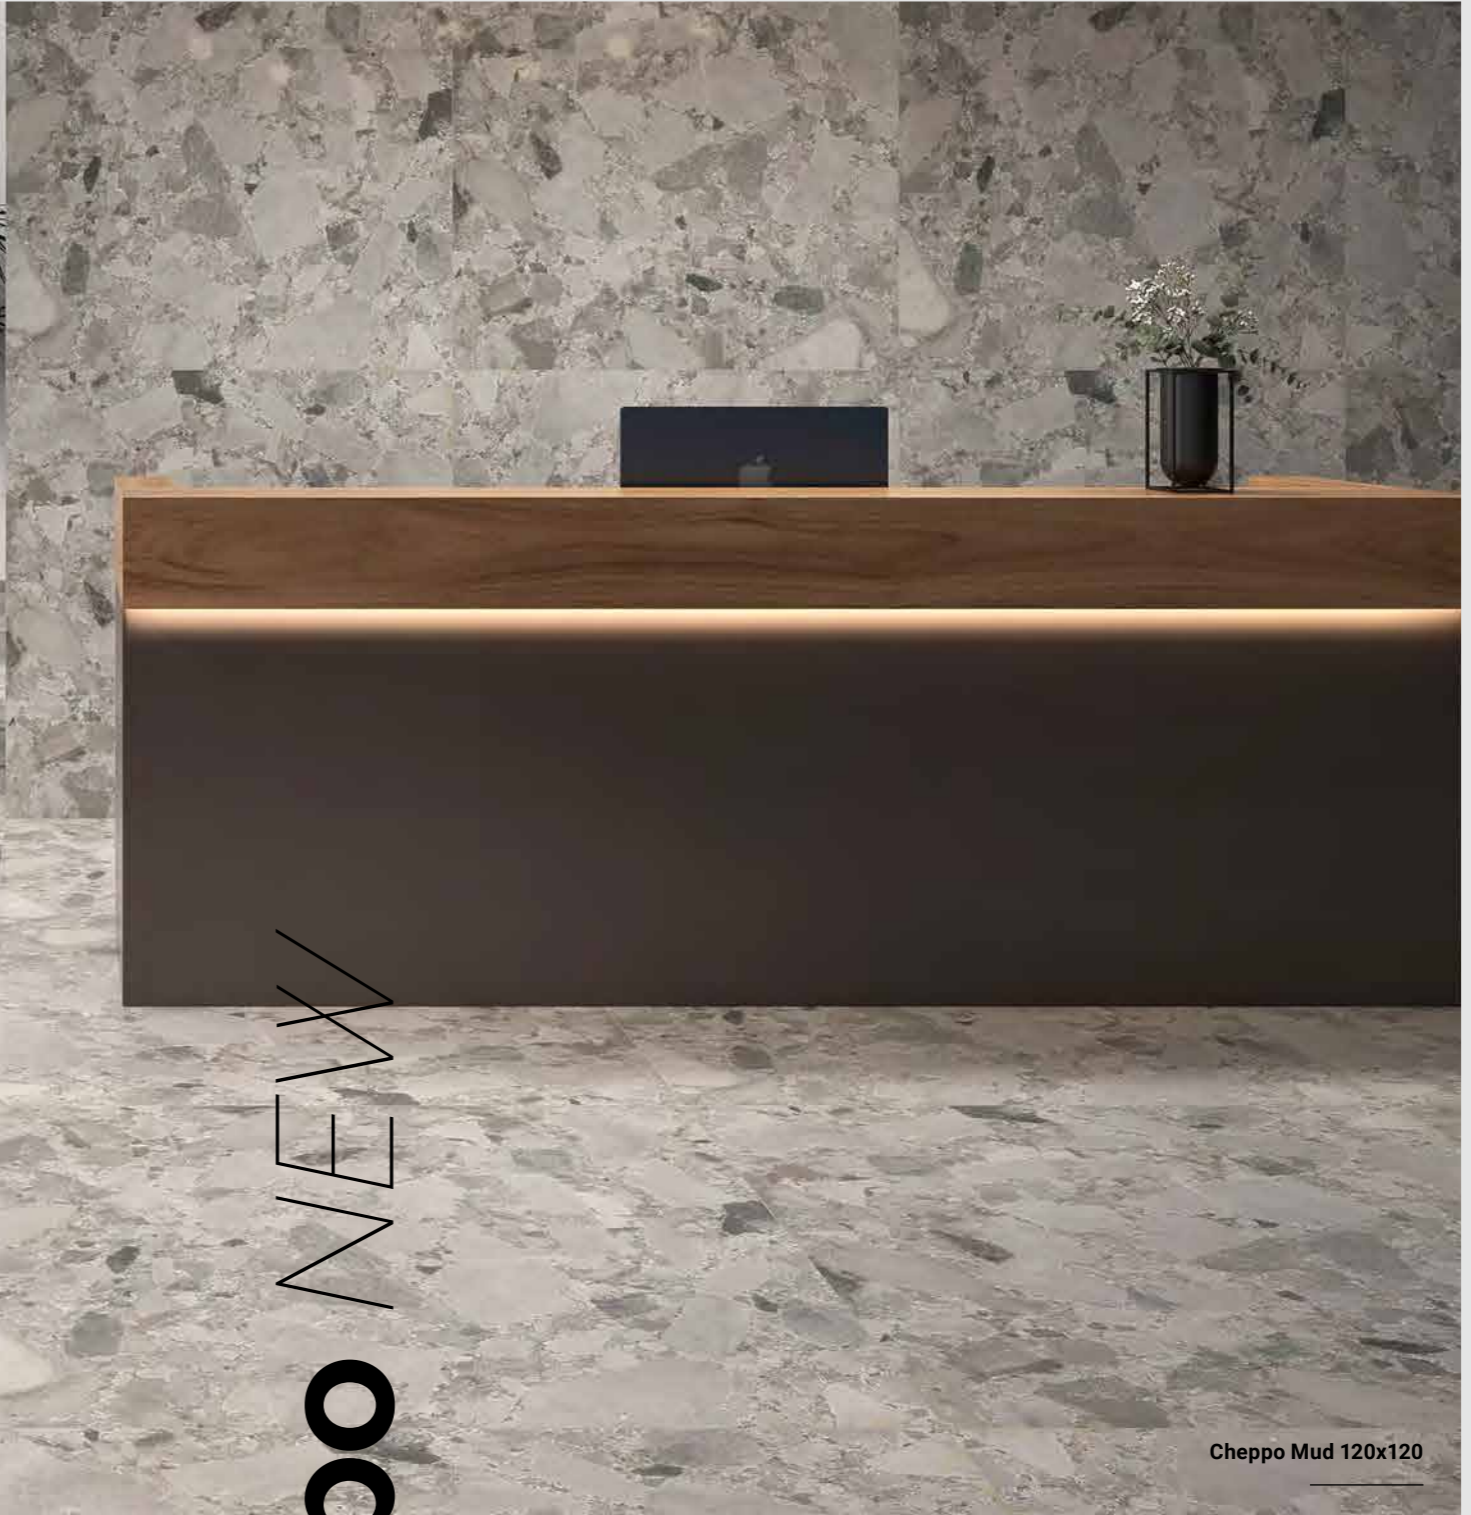

Cheppo NEW

Cheppo Mud 120x120