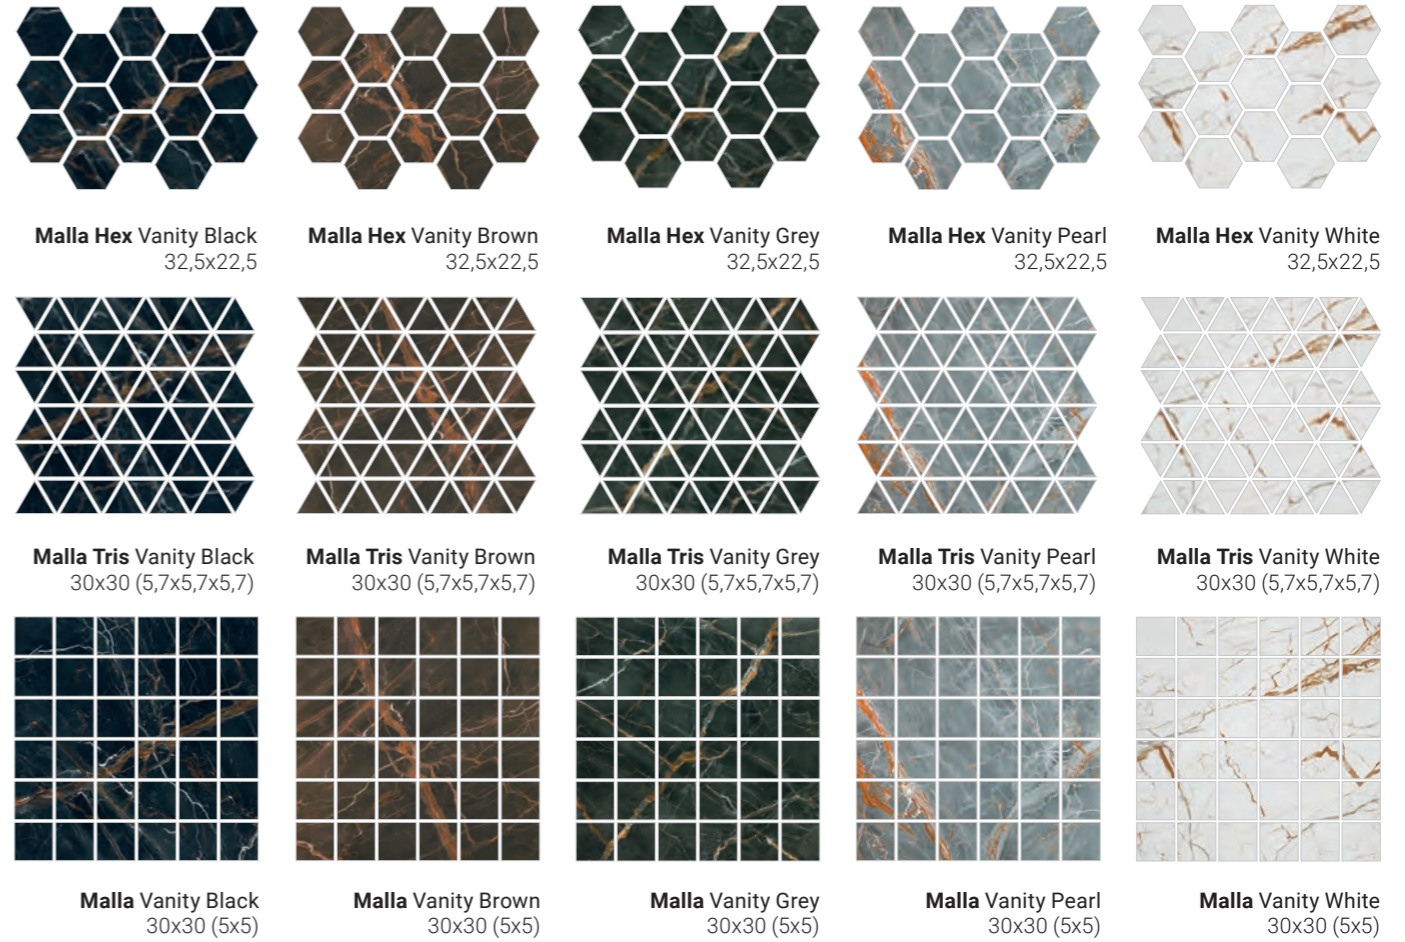

Noir Black

A close-up view of a marble pattern in a light, off-white color. The pattern features thin, irregular veins in shades of grey and brown, creating a delicate, grid-like texture. The veins are more widely spaced than in the black version, giving it a softer appearance.

Porcesshine 30x60 / 60x120 / 60x60 / 120x120
11.81"x23.62" / 23.62"x47.24" / 23.62"x23.62" / 47.24"x47.24"

Vanity — Porcesshine

Vanity White 120x120

Vanity

Vanity Black

Vanity Brown

Vanity Grey

Vanity Pearl

vanity White

Malla Hex Vanity Black
32,5x22,5

Malla Hex Vanity Brown
32,5x22,5

Malla Hex Vanity Grey
32,5x22,5

Malla Hex Vanity Pearl
32,5x22,5

Malla Hex Vanity White
32,5x22,5

Malla Tris Vanity Black
30x30 (5,7x5,7x5,7)