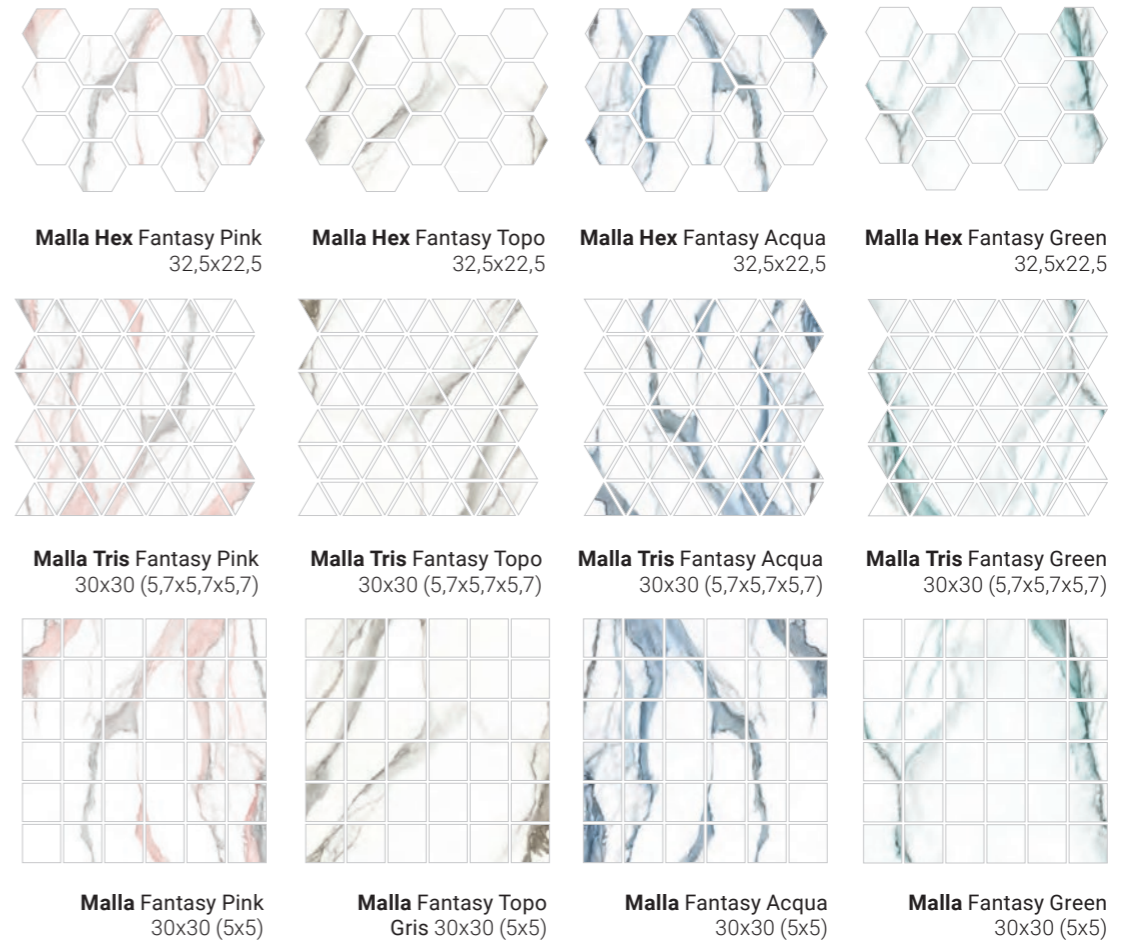

Malla Hex Fantasy Pink 32,5x22,5
Malla Hex Fantasy Topo 32,5x22,5
Malla Hex Fantasy Acqua 32,5x22,5
Malla Hex Fantasy Green 32,5x22,5
Malla Tris Fantasy Pink 30x30 (5,7x5,7x5,7)
Malla Tris Fantasy Topo 30x30 (5,7x5,7x5,7)
Malla Tris Fantasy Acqua 30x30 (5,7x5,7x5,7)
Malla Tris Fantasy Green 30x30 (5,7x5,7x5,7)
Malla Fantasy Pink 30x30 (5x5)
Malla Fantasy Topo Gris 30x30 (5x5)
Malla Fantasy Acqua 30x30 (5x5)
Malla Fantasy Green 30x30 (5x5)