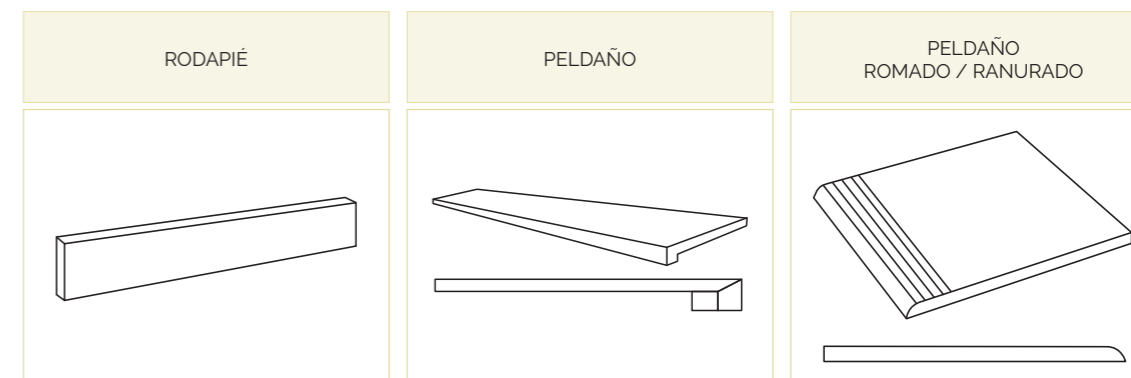

Piezas complementarias

Complementary Tiles / Pièces Complémentaires