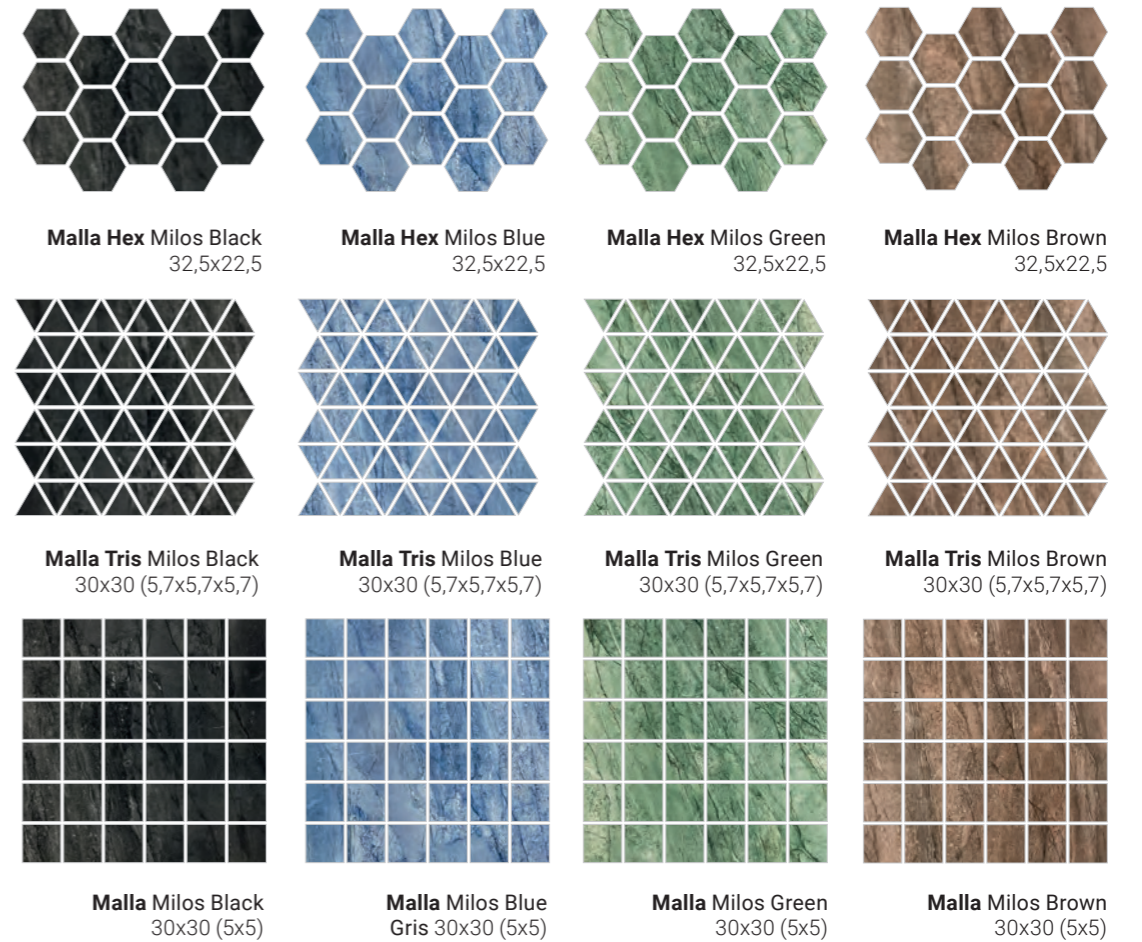

Piezas complementarias
Complementary Tiles / Pièces Complémentaires