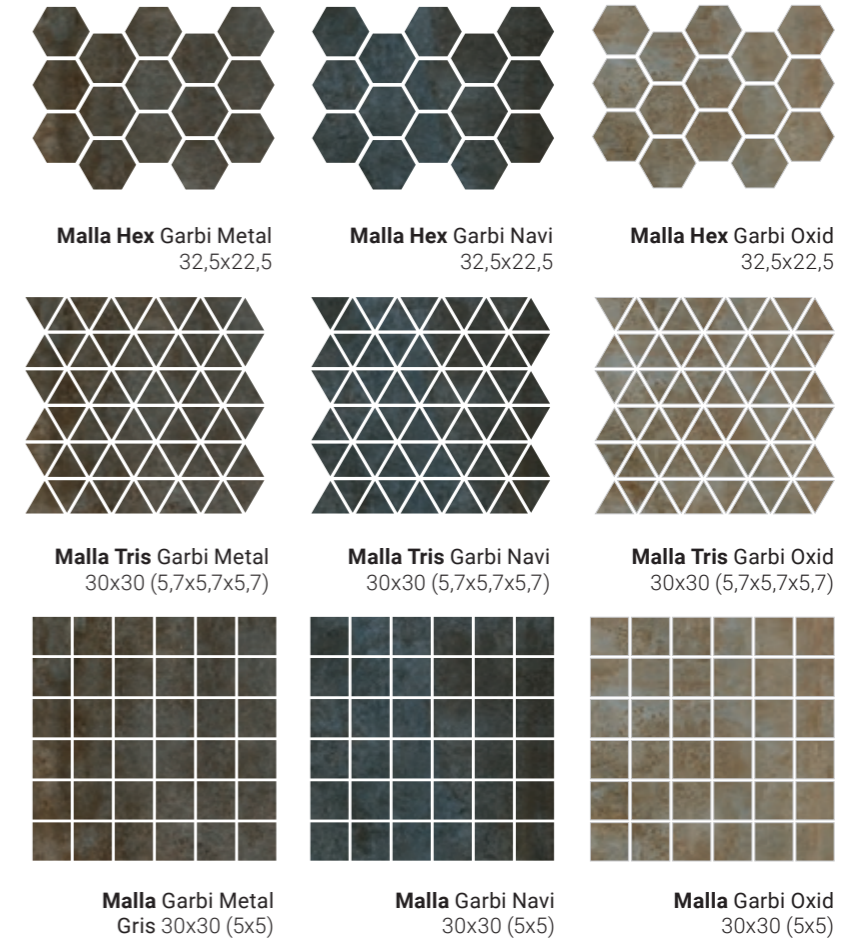

Porcesshine 30x60 / 60x120 / 60x60 / 120x120
11.81"x23.62" / 23.62"x47.24" / 23.62"x23.62" / 47.24"x47.24"

Garbi — Porcesshine

Garbi Navi 60x120

Garbi

Garbi Metal

Garbi Navi

Garbi Oxid

Piezas complementarias
Complementary Tiles / Pièces Complémentaires

Noir Black

A close-up view of a marble pattern in a light, off-white color. The pattern features thin, irregular veins in shades of grey and brown, creating a delicate, grid-like texture. The veins are more widely spaced than in the black version, giving it a softer appearance.